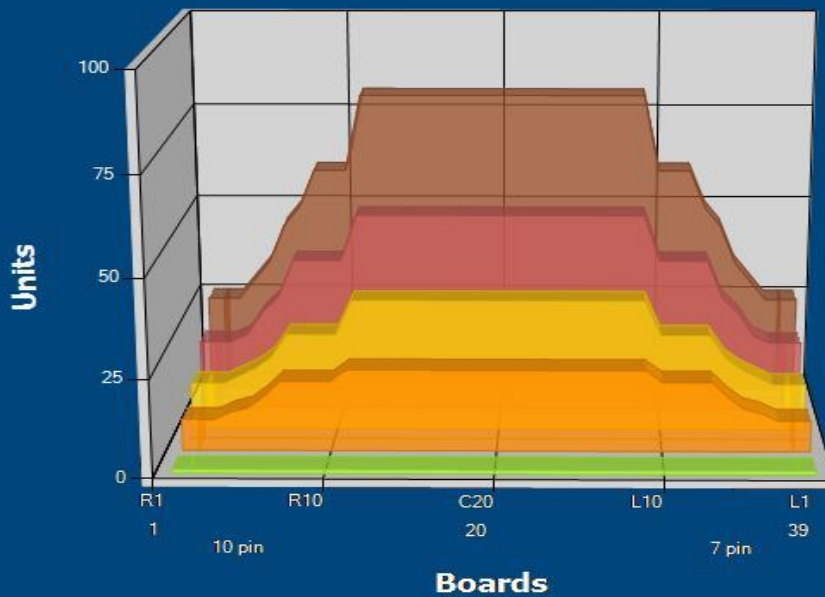

## Zone Configuration

Cleaner Transition

Mode: Clean and Condition  
 Speed: Max Clean  
 Start Cleaner Spray: 0 Feet  
 Start Squeegee: 0 Feet  
 Start Conditioning: 6 Inches  
 Split Pattern: No

Zone 1	Avg	Ratio	Zone 2	Avg	Ratio
Left	37.0	2.2 : 1	Left	26.8	1.9 : 1
Right	37.0	2.2 : 1	Right	26.8	1.9 : 1
Center	80.0		Center	52.0	
Zone 3	Avg	Ratio	Zone 4	Avg	Ratio
Left	17.2	2.0 : 1	Left	12.2	1.7 : 1
Right	17.2	2.0 : 1	Right	12.2	1.7 : 1
Center	34.0		Center	21.0	
Zone 5	Avg	Ratio			
Left	1.0	1.0 : 1			
Right	1.0	1.0 : 1			
Center	1.0				