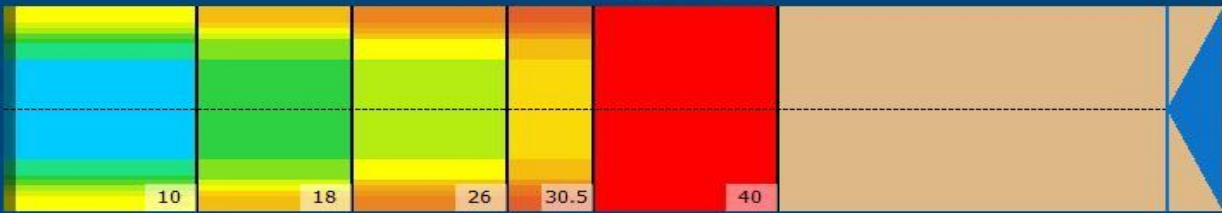

## Zone Configuration

Cleaner Transition

Mode: Clean and Condition  
 Speed: Max Clean  
 Start Cleaner Spray: 0 Feet  
 Start Squeegee: 0 Feet  
 Start Conditioning: 6 Inches  
 Split Pattern: No

Zone 1	Avg	Ratio	Zone 2	Avg	Ratio
Left	37.0	2.2 : 1	Left	26.8	1.9 : 1
Right	37.0	2.2 : 1	Right	26.8	1.9 : 1
Center	80.0		Center	52.0	
Zone 3	Avg	Ratio	Zone 4	Avg	Ratio
Left	17.2	2.0 : 1	Left	12.2	1.7 : 1
Right	17.2	2.0 : 1	Right	12.2	1.7 : 1
Center	34.0		Center	21.0	
Zone 5	Avg	Ratio			
Left	1.0	1.0 : 1			
Right	1.0	1.0 : 1			
Center	1.0				